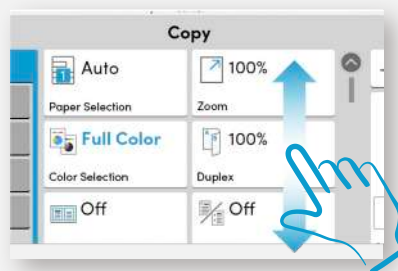

Encrypted data with authentication technology and automatic security certification checks

*Based on 5% coverage

Fewer pains. More gains.

Complex printer controls drain valuable time and can impact your overall productivity. With the new Kyocera Evolution Series, the user interface has been totally redesigned to minimize confusion and maximize your capabilities, so that you enjoy more time for you and your business.

Meet the new user interface

With standard colors and easy to understand icons, carrying out tasks at the printer has never been easier.

Simple

Standardized icons and graphics makes it easy to navigate the interface.