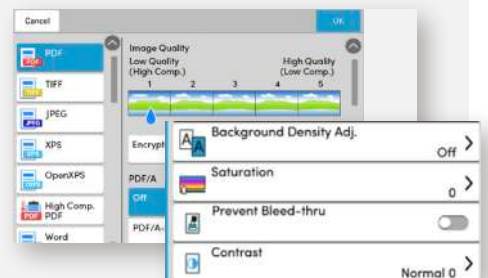

Efficient

Work quicker with less steps along with quick-switch settings.