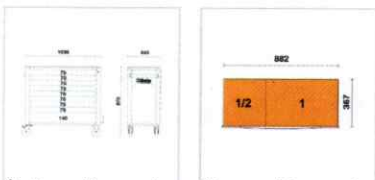

(<https://www.beta-tools.com/media/catalog/product/BW-BW2400SXL9_slash_e-xxl_disegnogallery2_11.jpg>) (<https://www.beta-tools.com/media/catalog/product/BW-BW2400SXL9_slash_e-xxl_disegnogallery2_12.jpg>)

BW 2400S XL9/E-XXL

Mobile roller cab with 9 drawers, with anti-tilt system, long model, with assortment of 716 tools

- 9 drawers (882x367 mm), with ball bearing slides:
  - 8 drawers, 70 mm high
  - 1 drawer, 140 mm high.
- Sturdy ABS worktop, with 6 tote-trays
- Study nylon front, with built-in label holder
- Drawer bases protected by foamed rubber mats