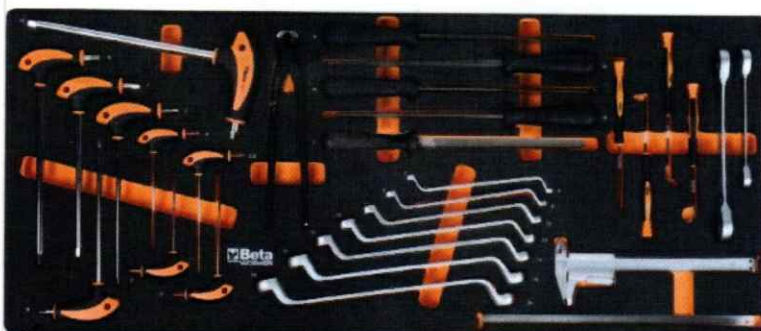

Home > Mobile roller cab with 9 drawers, with anti-tilt system, long model, with assortment of 716 tools

(https://www.beta-tools.com/media/catalog/product/cache/4/thumbnail/600x/17f82f742ffe127f42dca9de82fb58b1/b/w/bw-bw2400sxl9_slash_e-xxl_foto_08.jpg)

LOCAL VENDORS

KBL
FIX-IT

(https://www.beta-tools.com/media/catalog/product/BW-BW2400SXL9_slash_e-xxl_disegnogallery2_11.jpg) (https://www.beta-tools.com/media/catalog/product/BW-BW2400SXL9_slash_e-xxl_disegnogallery2_12.jpg)

BW 2400S XL9/E-XXL

Mobile roller cab with 9 drawers, with anti-tilt system, long model, with assortment of 716 tools

- 9 drawers (882x367 mm), with ball bearing slides:
 - 8 drawers, 70 mm high
 - 1 drawer, 140 mm high.
- Sturdy ABS worktop, with 6 tote-trays
- Study nylon front, with built-in label holder
- Drawer bases protected by foamed rubber mats